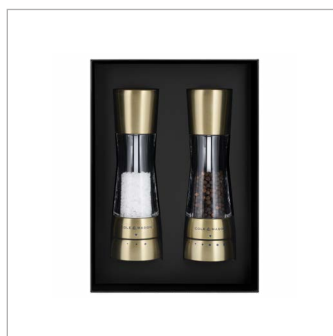

Packaging

All Derwent gift sets come in a premium gift box.

THE KENTON MILL COLLECTION

Bring a splash of colour and practicality to your kitchen or dining table with the Cole & Mason colourful Kenton mill. Whether you're preparing a gourmet meal or adding the perfect finish at the table, this vibrant and versatile mill effortlessly adapts to your seasoning needs.