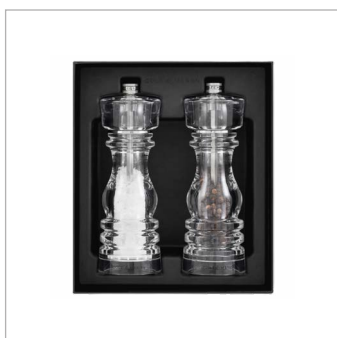

H243169 H130mm / 5in
5011268 813276 **P** **S** **4**
Pepper mill is fitted with a ceramic mechanism

Packaging

All London Mill gift sets come in a premium gift box, the London Mill & Shaker set comes in an open window box and the London Mini Shaker set comes in an open box.