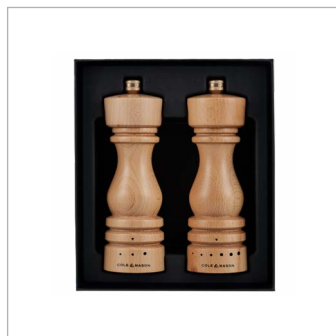

Packaging

All London Grind Select and London Mill gift sets come in a premium gift box and The London Mill & Shaker set comes in an open window box.