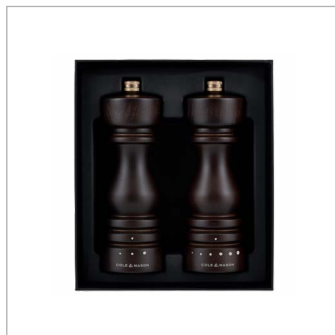

H233082 H300mm / 12in
5011268 821813 **P** **1**

H233083 H400mm / 15¾in
5011268 821783 **P** **1**

Packaging

All London Grind Select and London Mill gift sets come in a premium gift box and The London Mill & Shaker set comes in an open window box.