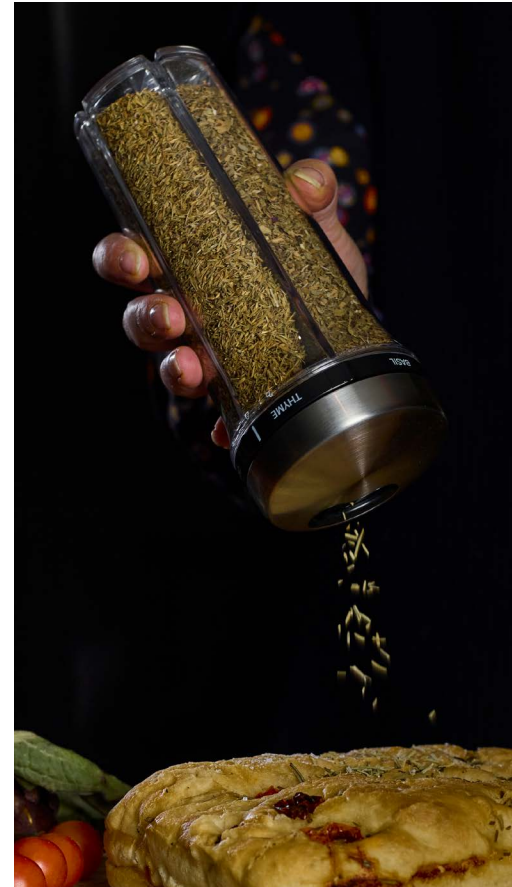

Empty

Unfilled

HI22116 H195mm / 7¾in

5011268 834349 4

Comes in closed box

Simply dispense your favourite flavours by choosing your ingredient with the intuitive chamber select system and then moving the slider from closed to either pour or sprinkle.