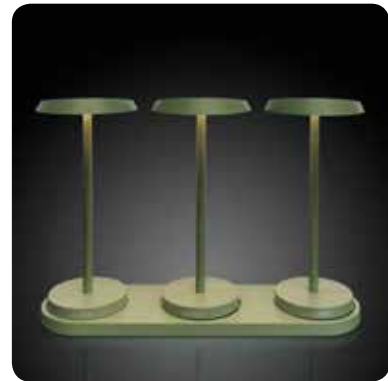

Dimensions of the lamp:

B/H Ø 300 x 125mm

W/H Ø 11,81 x 4,92"

400g

Body: Green
Lampshade: Flat