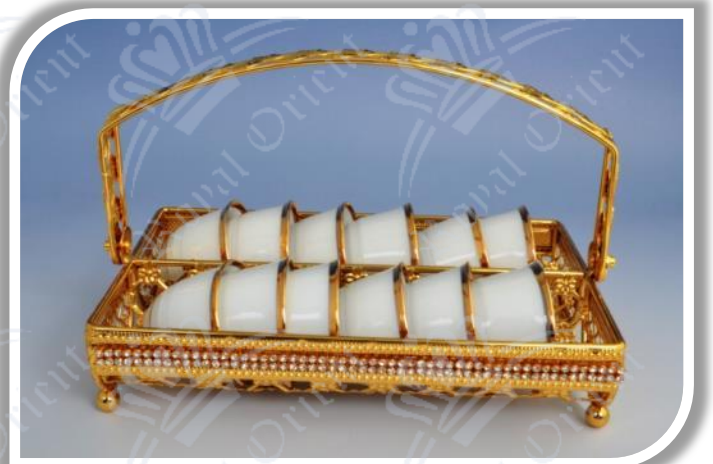

COFFEE CUPS HOLDER BASKET 12'S

CODE	DESCRIPTION
30526004	GOLD COFFEE CUPS HOLDER BASKET 12'S