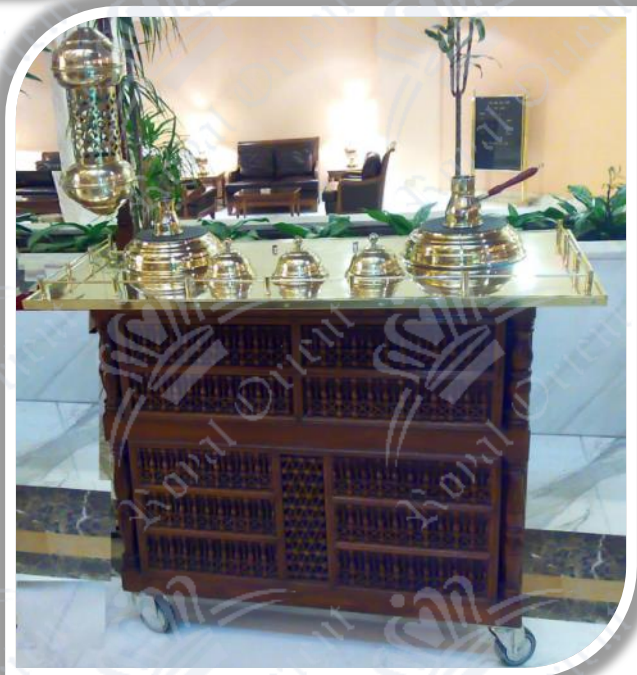

COFFEE TROLLEY IDEAS

COFFEE TROLLEY

WOODEN COFFEE TROLLEY W/ BRASS SURFACE

OUZI TROLLEY

OUZI PLATTER W/ TROLLEY

MOROCCAN TRAY

This table is made of thick hand engraved brass. The intricate Moorish design is meticulously hand-carved or hammered by experienced artisans in Morocco.