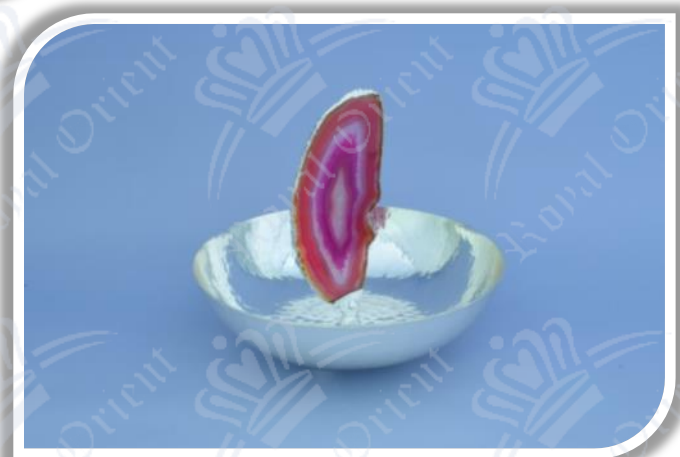

CAN BE CUSTOMIZED W/ HOTEL LOGO

TURKISH AGATE COLLECTION

AGATE GOLD COFFEE SET FOR ONE

AGATE GOLD CAVE COFFEE SET FOR ONE

AGATE SILVER CAVE COFFEE SET FOR ONE

AGATE MULTI-PURPOSE BOWL

TURKISH COFFEE CUPS AND WATER GLASS