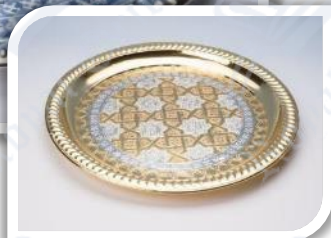

ROUND TRAY ARABISC W/ BORDURE

CODE	DESCRIPTION	SIZE
10113014	SILVER TRAY W/BORDURE & STAND	27CM
10113013	SILVER TRAY W/BORDURE & STAND	31.5CM
10113012	SILVER TRAY W/BORDURE & STAND	36CM
10143012	GOLD TRAY W/BORDURE & STAND	27CM
10143007	GOLD TRAY W/BORDURE & STAND	38CM